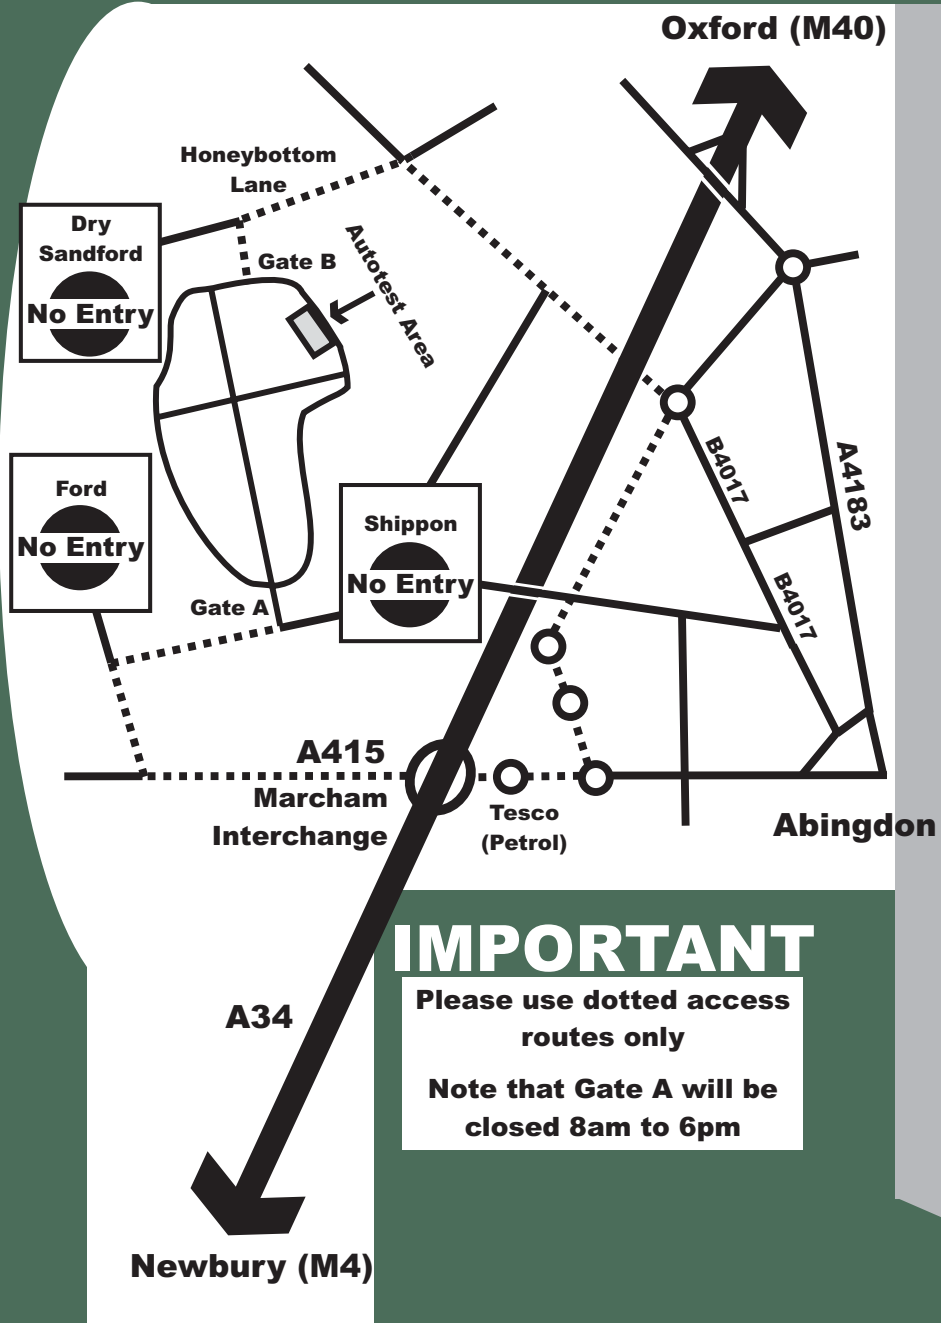

# Windsor Car Club Carnival Autotests 2003

## IMPORTANT

Please use dotted access routes only

Note that Gate A will be closed 8am to 6pm

- 

Stop astride, leading wheels only to cross the line
- 

Timing starts when the front wheels cross this line
- 

Finish gate; front wheels must cross the first line but not the second
- 

Vehicle travelling forwards
- 

Vehicle travelling backwards
- 

Your choice!

Autotest HQ

Paddock

Trailer Park

HQ Tent